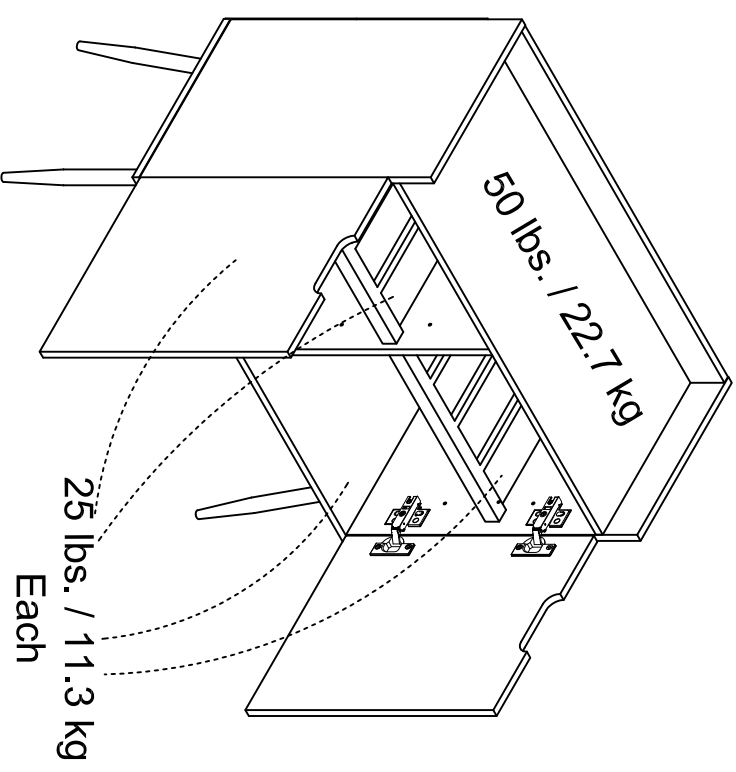

7709335COM

Berk Beverage Storage Cabinet

Wood Breakdown:
Wood 95 % ,STEEL 5 %
Total storage: 8 cubic feet

Overall Product Size:
35.94" W x 15.82" D x38" H
91.3cm W x 40.2cm D x96.5cm H

Maximum Weight Capacities
Unit Weight: 57.97 lbs (26.35 kg)