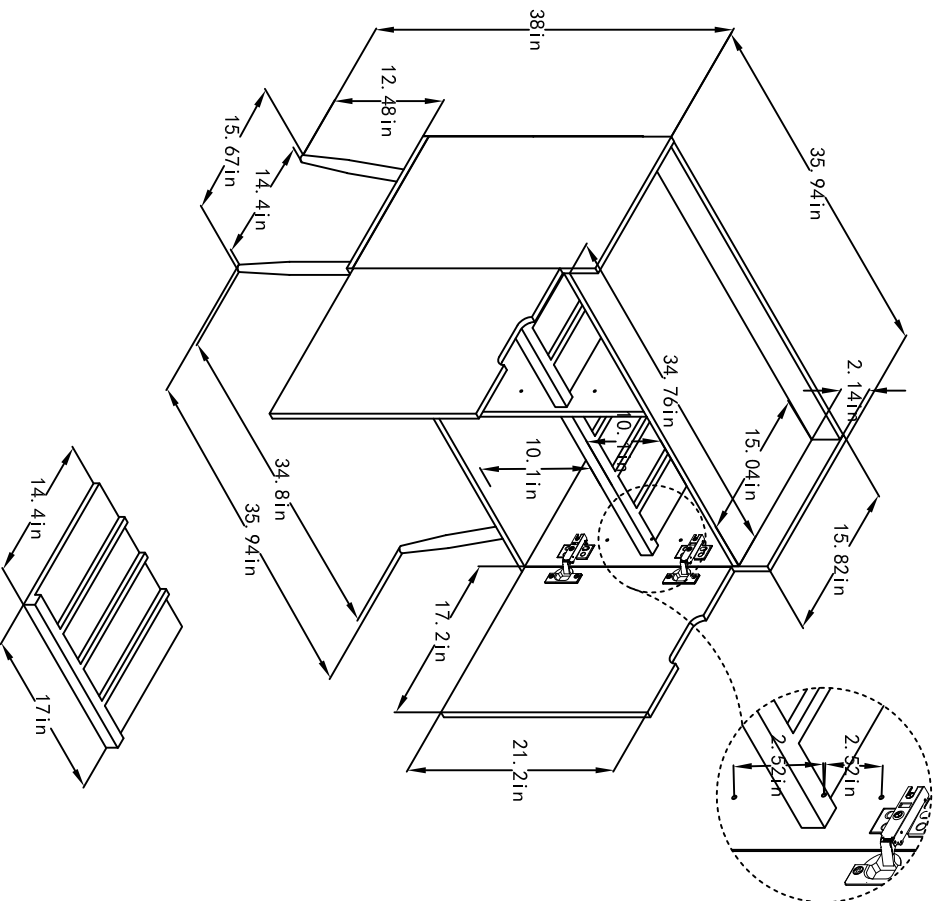

7709335COM

Berk Beverage Storage Cabinet

Wood Breakdown:
Wood 95 % ,STEEL 5 %
Total storage: 8 cubic feet

Overall Product Size:
35.94" W x 15.82" D x38" H
91.3cm W x 40.2cm D x96.5cm H

Maximum Weight Capacities
Unit Weight: 57.97 lbs (26.35 kg)